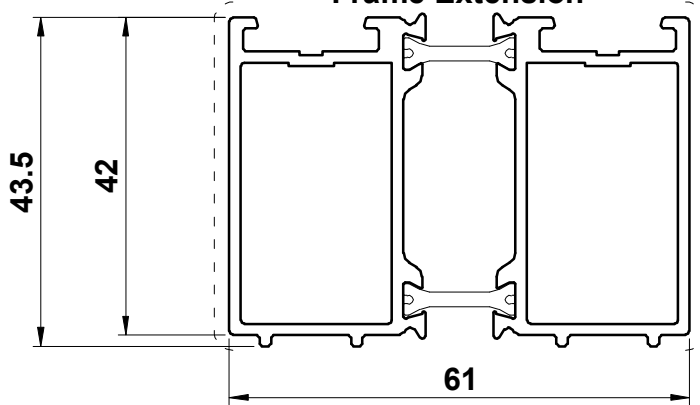

Primary Visible Side

Secondary Visible Side

ETC655

90° Corner Post

ETC656N

Frame Extension

ETC178

85mm Sub Cill

Scale 1:1