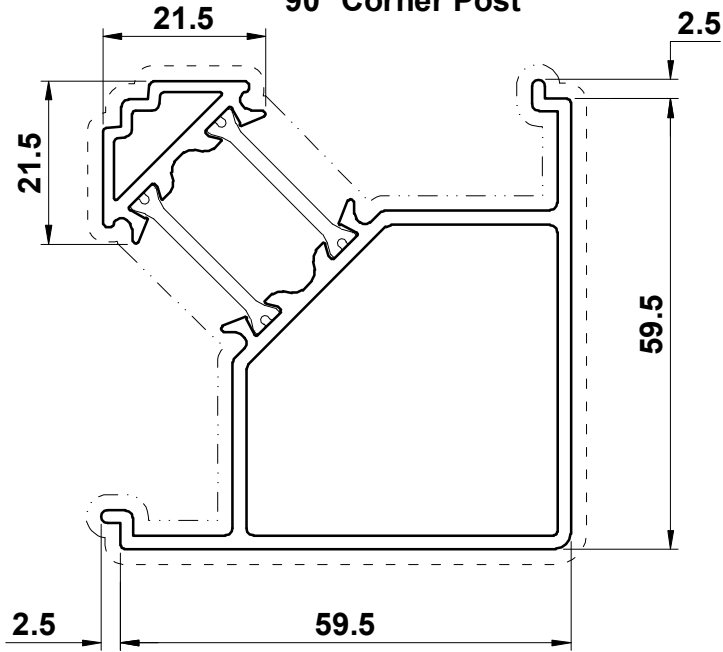

Primary Visible Side

Secondary Visible Side

ETC655

90° Corner Post

ETC656N

Frame Extension

ETC178

85mm Sub Cill

Scale 1:1