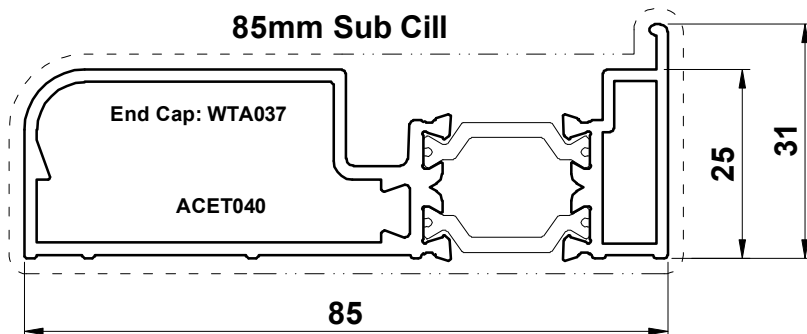

Primary Visible Side

Secondary Visible Side

ETC655

90° Corner Post

ETC656N

Frame Extension

ETC178

85mm Sub Cill

Scale 1:1